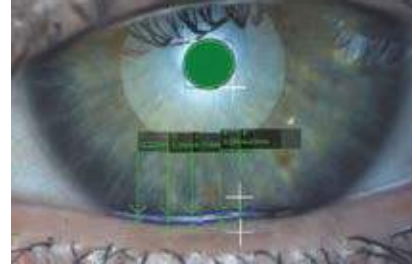

## IDRA OCULAR SURFACE ANALYZER

**FULLY AUTOMATED,  
COMPREHENSIVE DRY EYE  
DIAGNOSTIC SYSTEM**

**4 NON-INVASIVE TESTS  
IN 5 MINUTES**

### IDRA

OCULAR SURFACE ANALYZER

#### AUTO-INTERFEROMETRY

Auto detection and analysis providing maximum and average lipid layer thickness. Auto blinking rate.

#### TEAR MENISCUS HEIGHT MEASUREMENT

Non-invasive and quick.