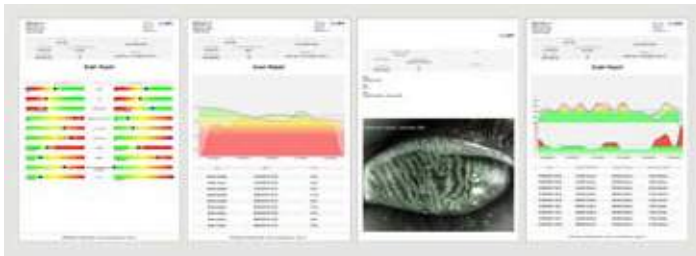

#### AUTO-INTERFEROMETRY

Auto detection and analysis providing maximum and average lipid layer thickness. Auto blinking rate.

#### TEAR MENISCUS HEIGHT MEASUREMENT

Non-invasive and quick.

#### AUTO-NIBUT (NON-INVASIVE BREAK UP TIME)

Only requires a short video. Blink rate analysis.

#### MEIBOGRAPHY AND 3D MEIBOMIAN GLAND IMAGING

Auto length and width with loss area percentage. 3D images.

VALUES ARE DISPLAYED IN A USER FRIENDLY GRADING SCALE IDEAL FOR PATIENT ENGAGEMENT

DIAGNOSTICS

SURFACING