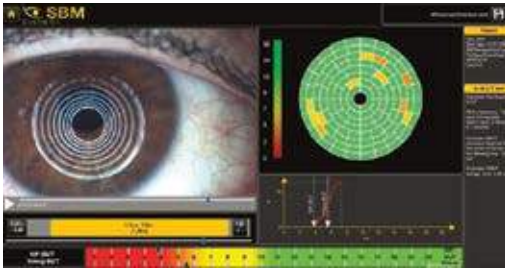

## IDRA OCULAR SURFACE ANALYZER

**FULLY AUTOMATED,  
COMPREHENSIVE DRY EYE  
DIAGNOSTIC SYSTEM**

**4 NON-INVASIVE TESTS  
IN 5 MINUTES**

### IDRA

OCULAR SURFACE ANALYZER

#### AUTO-INTERFEROMETRY

Auto detection and analysis providing maximum and average lipid layer thickness. Auto blinking rate.

#### TEAR MENISCUS HEIGHT MEASUREMENT

Non-invasive and quick.